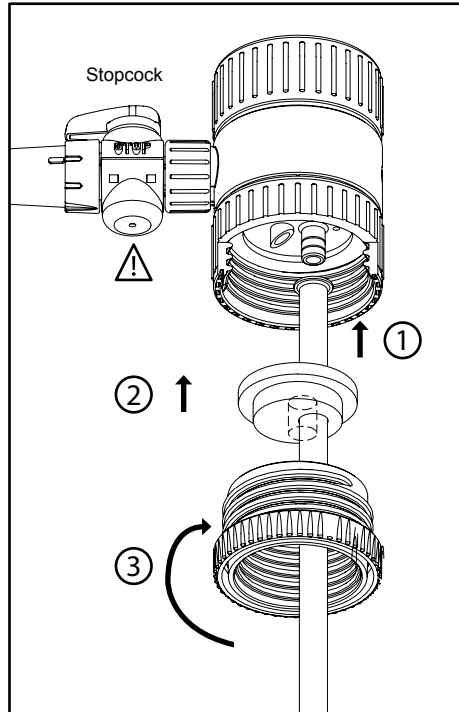

SOCOREX® CALIBREX™ 525 / 530

Remote Aspiration Set Instructions

Assembling

Use

Stand assembling.

(A) Dispensing position
(B) Locking position

⚠ Caution: Never use recycling function without a bottle.

Ordering

Description	Pack	Cat. No.
Feed tubing set	1/pk	1.525.581
Stand for remote liquid intake	1/pk	320.BC100

I.525REV.E AG14