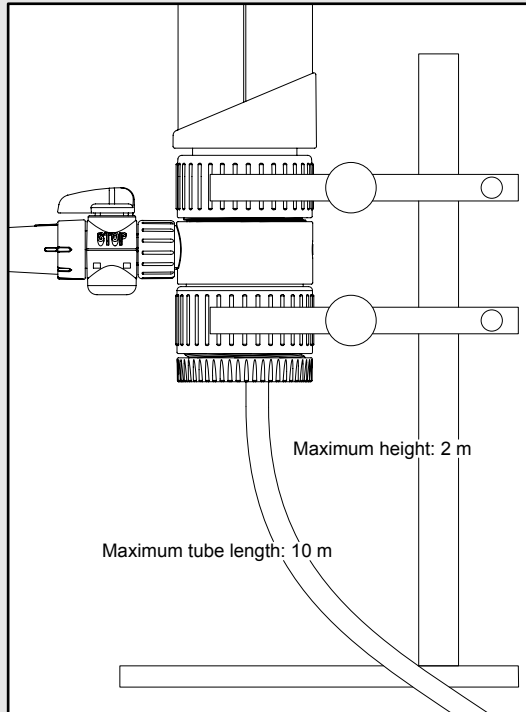

SOCOREX® CALIBREX™ 525 / 530

Remote Aspiration Set Instructions

Assembling

Use

Stand assembling.

(A) Dispensing position
(B) Locking position

⚠ Caution: Never use recycling function without a bottle.

Ordering

Description	Pack	Cat. No.
Feed tubing set	1/pk	1.525.581
Stand for remote liquid intake	1/pk	320.BC100

I.525REV.E AG14