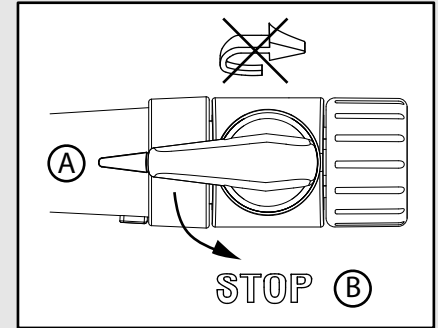

SOCOREX® CALIBREX™ 525 / 530

Remote Aspiration Set Instructions

Assembling

Use

Stand assembling.

(A) Dispensing position
(B) Locking position

⚠ Caution: Never use recycling function without a bottle.

Ordering

Description	Pack	Cat. No.
Feed tubing set	1/pk	1.525.581
Stand for remote liquid intake	1/pk	320.BC100

I.525REV.E AG14