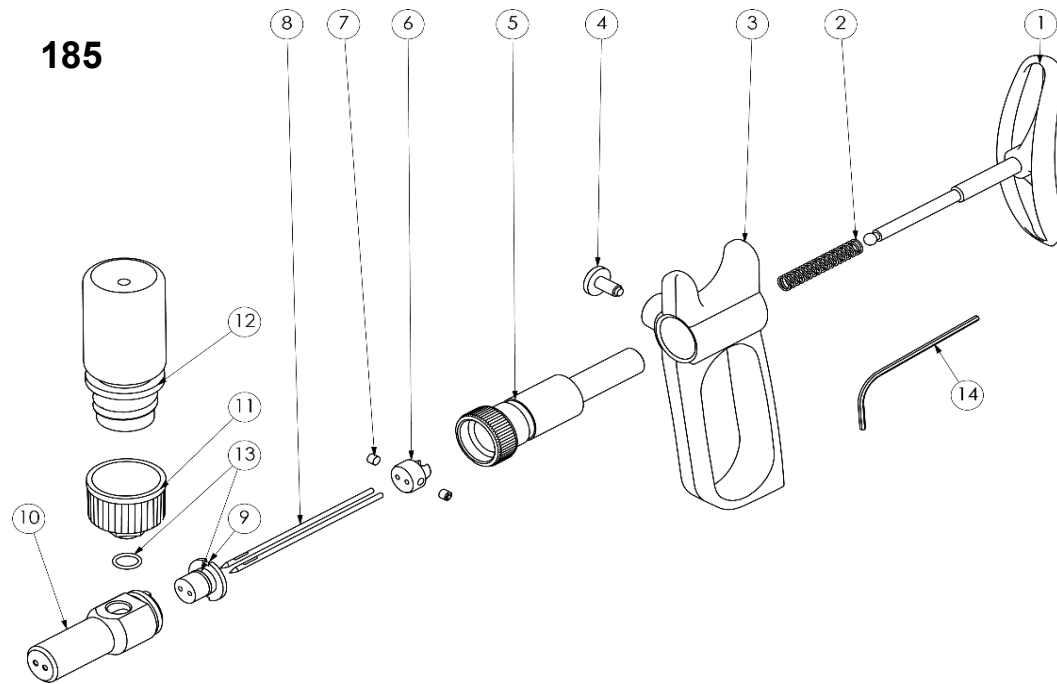

Exploded drawing

Draw ref.	Cat. No.	Description	Comment
Group 9410		Spare-parts for chicken pox syringe <i>fullpox</i>™ 185	
# 01	185.970	Pusher rod	
# 02	185.751	Spring	stainless steel
# 03	187.560	Handle	blue colour
# 04	187.701	Handle screw	brass
# 05	185.521	Socket	stainless steel
# 06	185.513	Needle holder	stainless steel
# 07	185.901	Needle screws (2 pces)	stainless steel
# 08	185.902	Needles (2 pces)	stainless steel
	185.910	Needles (10 pces)	stainless steel
# 09	185.721	Barrel cap	POM / FKM
# 10	185.501	Barrel	stainless steel
# 11	185.788	Bottle holder	PP / stainless steel
# 12	185.987	Bottle with original cap	PP
# 13	185.951	Bottle holder and barrel cap O-ring (10 pces)	FKM
# 14	841.704	Allen key 1.5 mm	steel